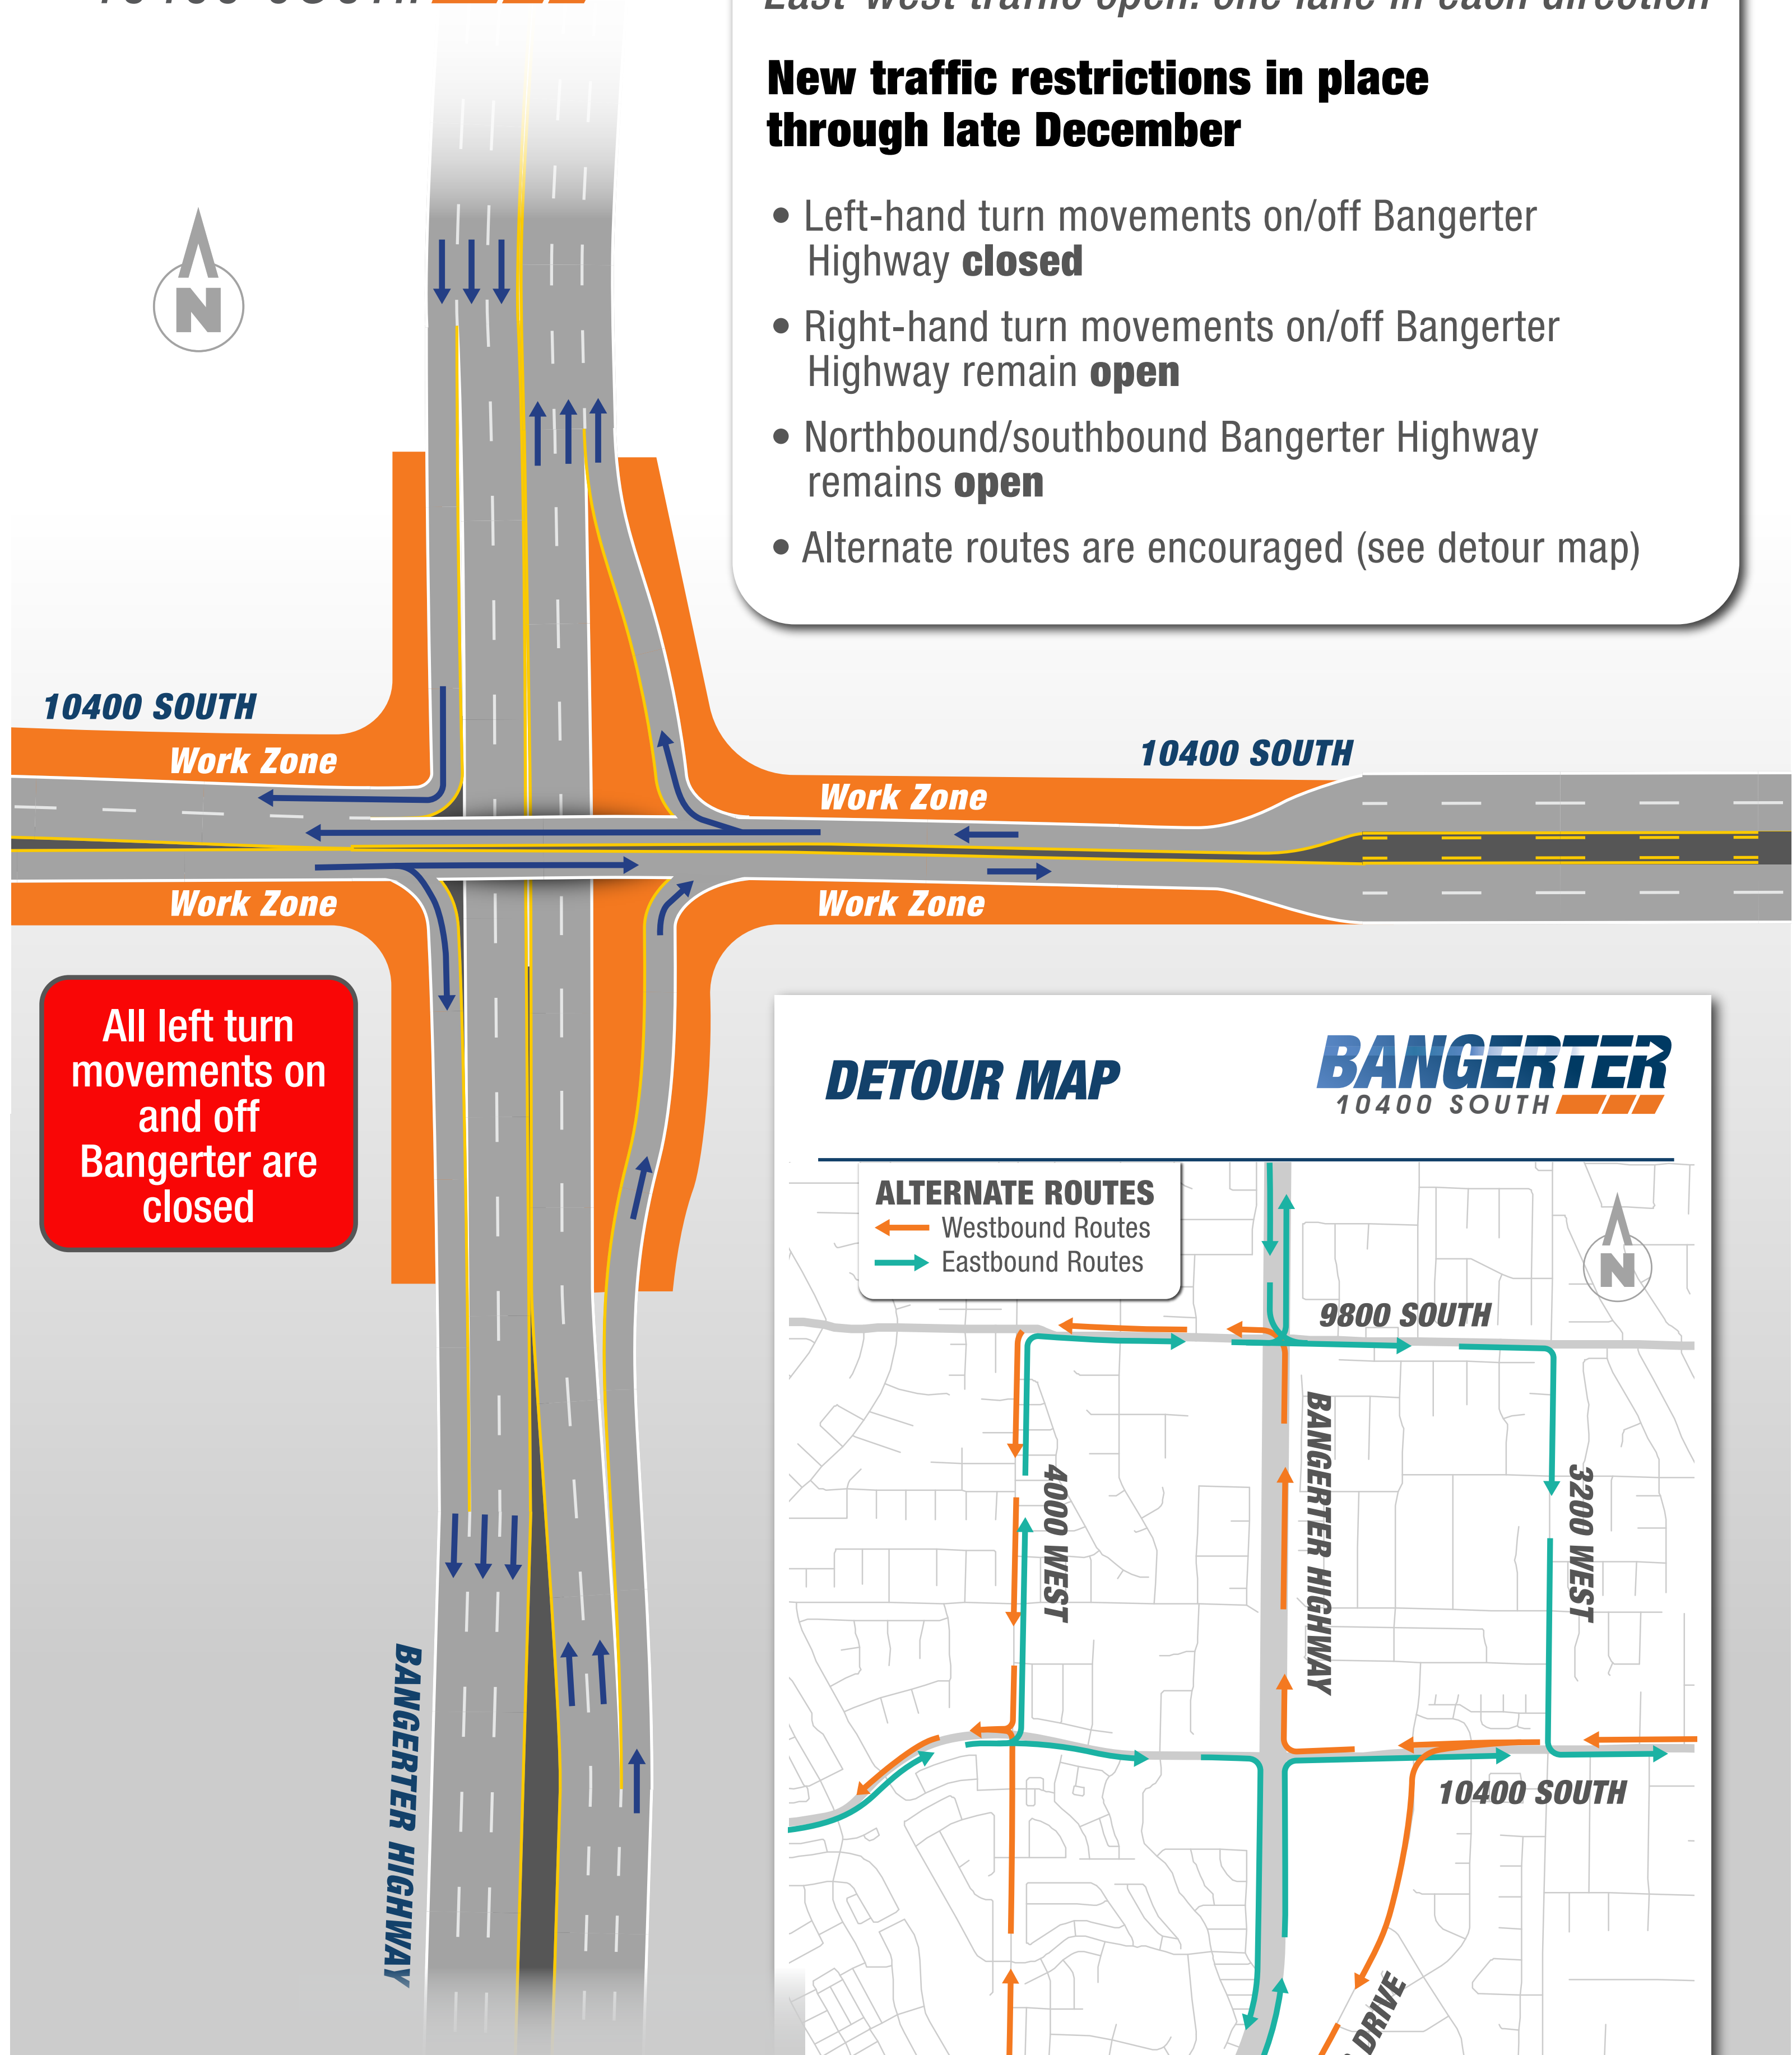

NOW OPEN 10400 South at Bangarter
East-west traffic open: one lane in each direction

New traffic restrictions in place through late December

- Left-hand turn movements on/off Bangarter Highway **closed**
- Right-hand turn movements on/off Bangarter Highway remain **open**
- Northbound/southbound Bangarter Highway remains **open**
- Alternate routes are encouraged (see detour map)

All left turn movements on and off Bangarter are closed