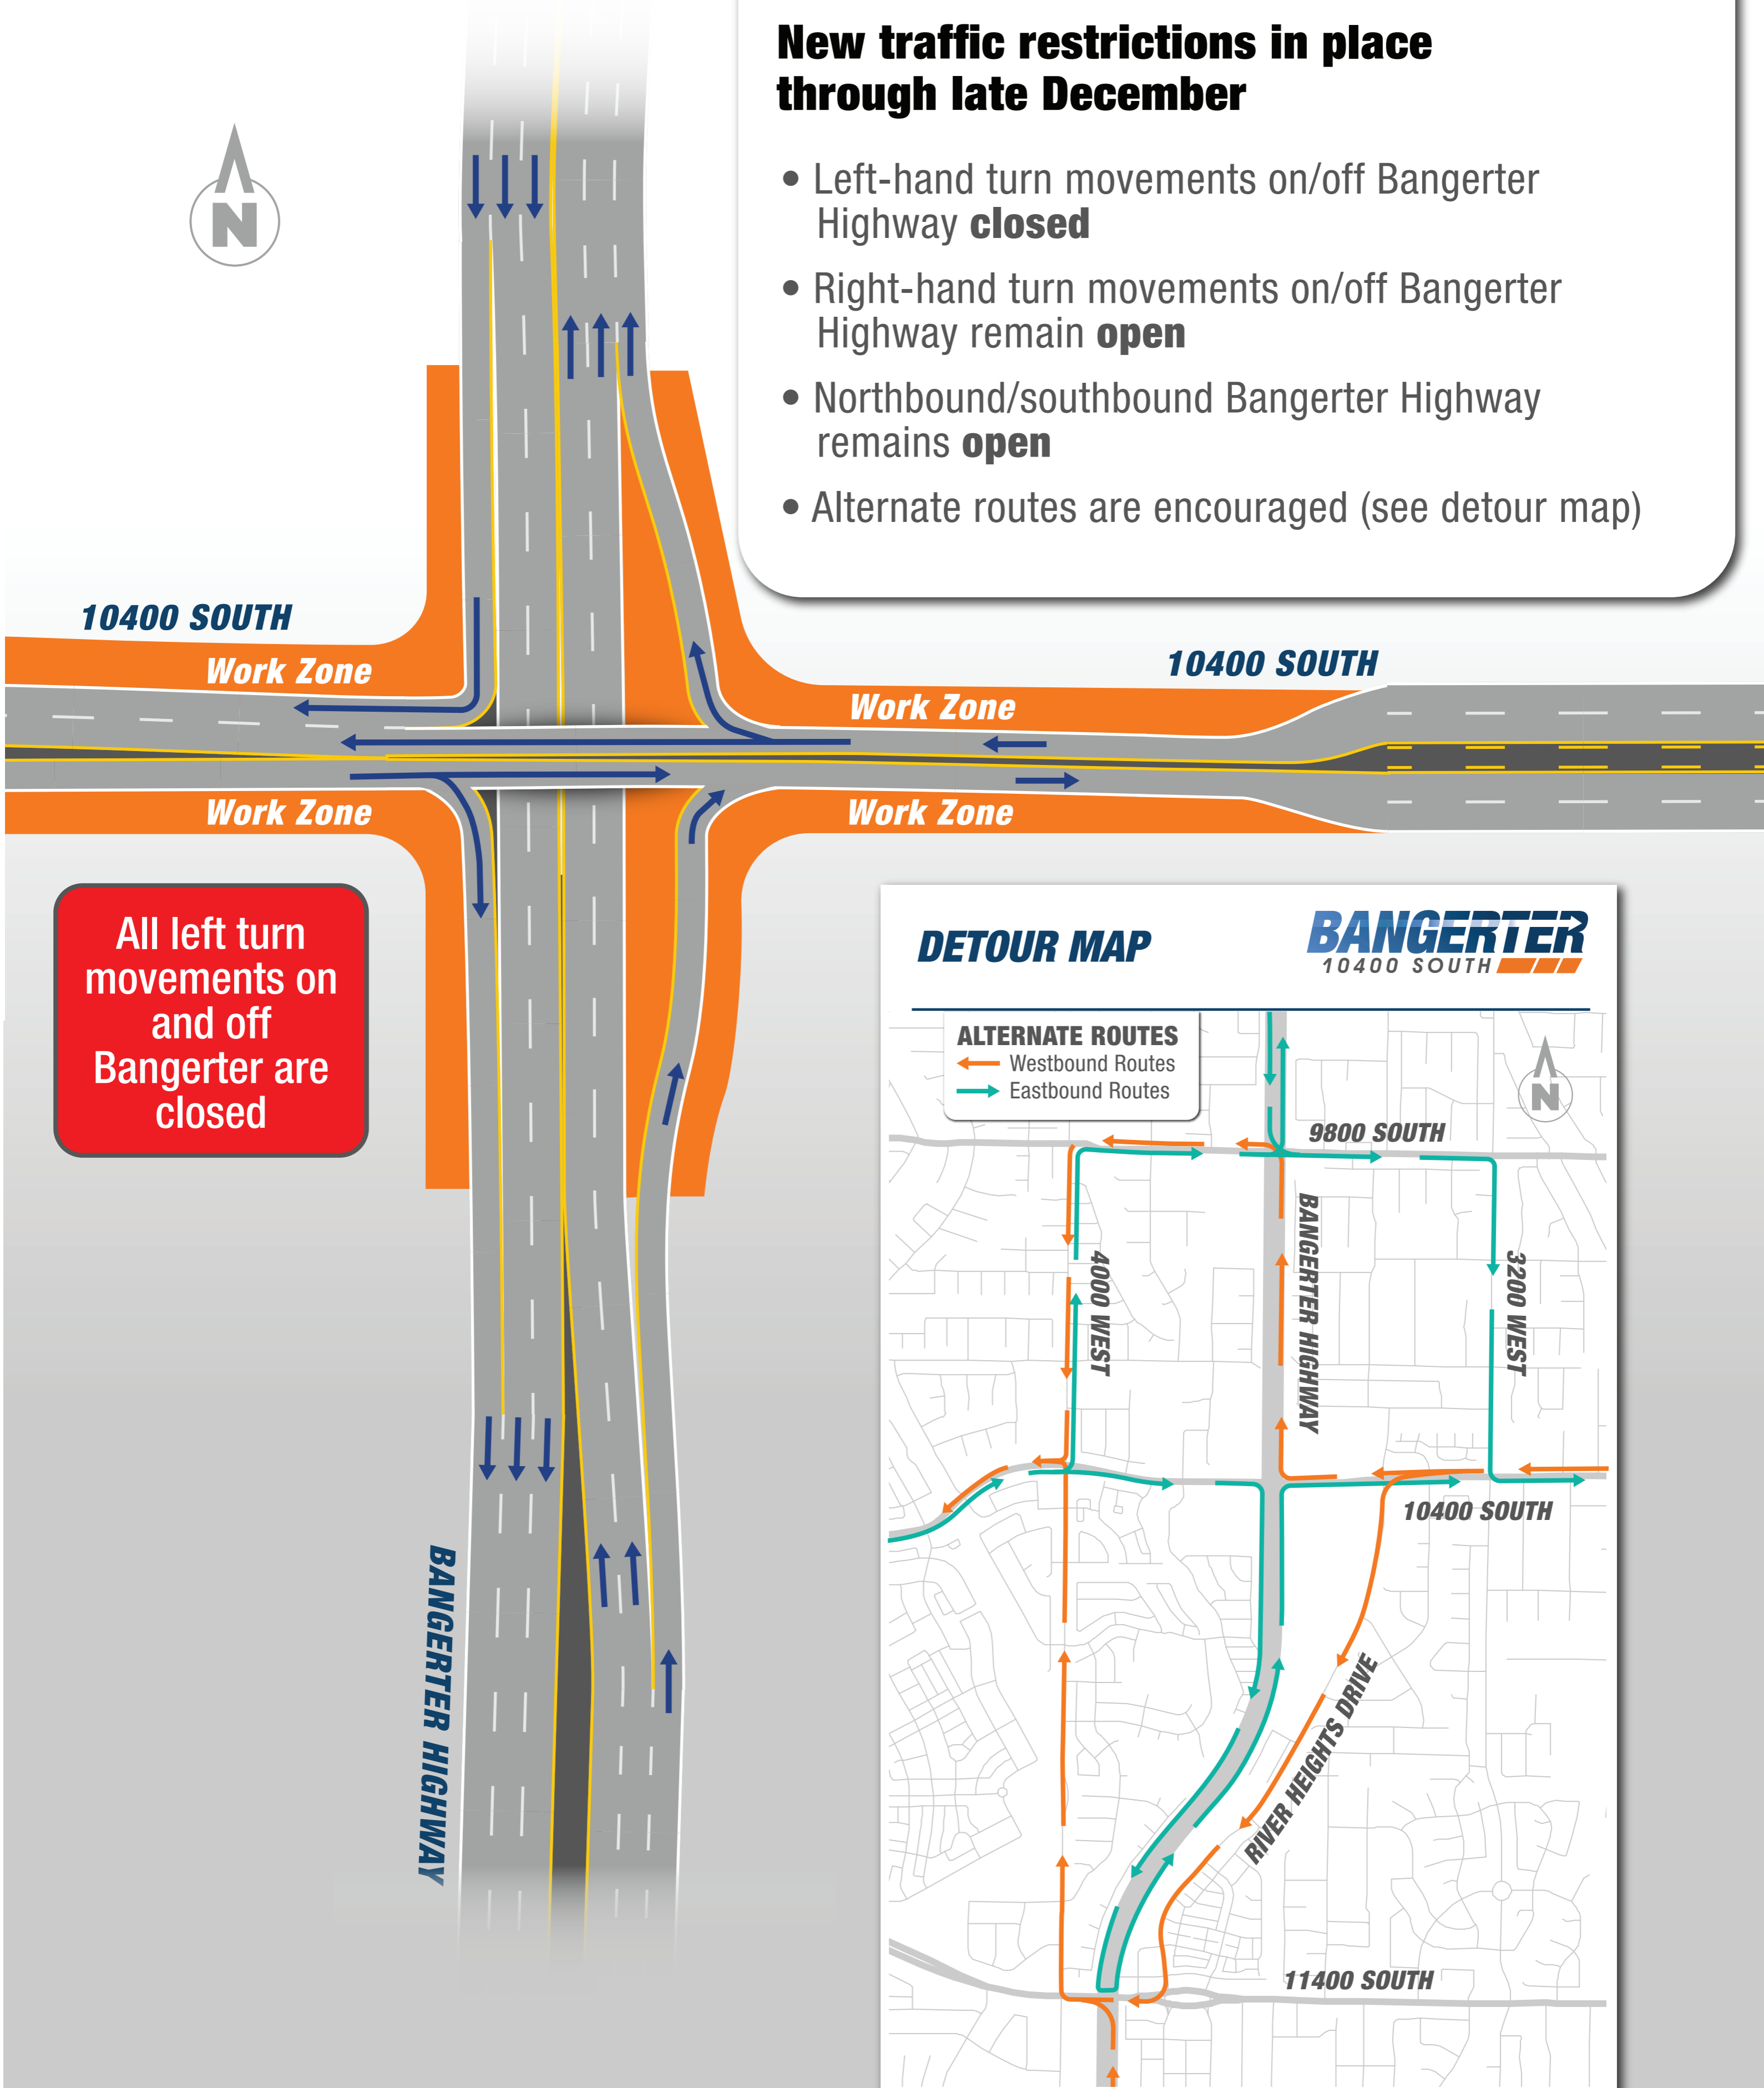

NOW OPEN 10400 South at Bangarter
East-west traffic open: one lane in each direction

New traffic restrictions in place through late December

- Left-hand turn movements on/off Bangarter Highway **closed**
- Right-hand turn movements on/off Bangarter Highway remain **open**
- Northbound/southbound Bangarter Highway remains **open**
- Alternate routes are encouraged (see detour map)

DETOUR MAP

ALTERNATE ROUTES
← Westbound Routes
→ Eastbound Routes